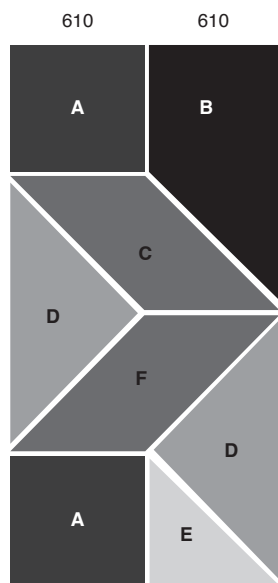

Product Codes

KON390

Specifications

Guarantee
 5 years
Indicative Weight Rating
 150kg (per piece)
Indicative Sitting Hours
 8+

Features

- Heavy duty construction
- Light weight for easy manoeuvrability
- Superior 80mm 35/230 FR foam
- Fine top stitch detailing
- Black plastic glides
- Customer Specified fabric
- Full 5 year guarantee (excluding upholstery)

Dimensions (MM)

Ottoman Height (mm): 450h / 720h
 Overall Size (mm): 2440d / 1220w / 450h/720h (full set)

Options

Ottoman set with castors (KON391)

Eightby 4 Individual Ottomans (6 kinds)

8 pieces in full set

Square - A
 (450h) KON390-A
 (750h) KON390H-A

Small Triangle - E
 (450h) KON390-E
 (750h) KON390H-E

Large Triangle - D
 (450h) KON390-D
 (750h) KON390H-D

Trapezoid - B
 (450h) KON390-B
 (750h) KON390H-B

Parallelogram (L) - C
 (450h) KON390-C
 (750h) KON390H-C

Konfurb Eightby4

Fabric Meterage (1.5m wide)

Complete set 13m

450mm height:

A	2.0
B	2.8
C	2.3
D	2.2
E	1.5
F	2.3

720mm height:

A	3.3
B	4.2
C	3.3
D	3.3
E	2.5
F	3.3